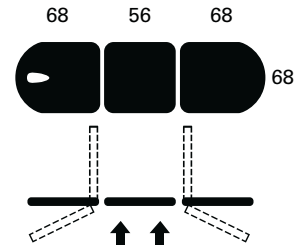

STANDARD SPECIFICATION

- Electric height adjustment.
- Able to lift up to 225kg (35 stone) from its lowest height.
- Backrest & footrest adjustment by gas strut mechanism.
- Backrest & footrest angle adjustable from -30° to + 85° vertical.
- Hoist clearance of 13cm (5").
- Adjustable foot for uneven floors.
- Fully washable/ fire retardant Ambla vinyl available in a range of colours.
- Couch goes horizontal for patient recovery in emergency situations.
- Robust retractable castors for excellent mobility and safety.
- Soft touch 2" foam padding
- Super strong & rigid frame design
- CE marked in conformity with MDD 93/42/EEC Annex IX Class 1.
- Electrical standard IEC601 part 1.

KIKO DIMENSIONS

Length: 194 cm (76")
Width: 68 cm (27")
Height: 46 cm (18") approx
to 95 cm (37") approx

KIKO Electric

PACKED WEIGHTS AND DIMENSIONS FOR SHIPPING

Packed Weight: 75 Kgs
Shipping Dimensions: 190 x 66 x 64 cm